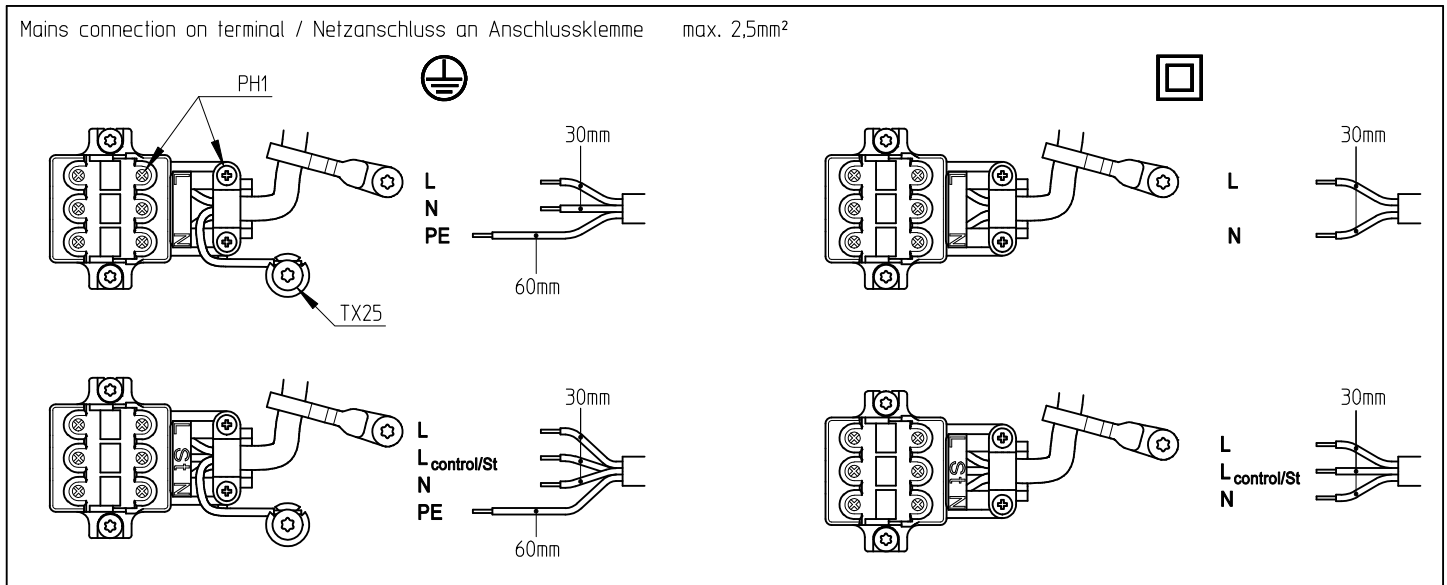

32-64 LED 12,5 kg

IP66  
 IK07  
 220 - 240V / 50 - 60Hz  
 PH1  
 12 mm  
 TX25  
 13, 17, 24 mm  
 CE

- 32 LEDs @ 350 mA / 37 W
- 32 LEDs @ 500 mA / 53 W
- 48 LEDs @ 350 mA / 54 W
- 48 LEDs @ 500 mA / 78 W
- 64 LEDs @ 350 mA / 70 W
- 64 LEDs @ 500 mA / 103 W

Servicing / Wartung

gear tray and LED-modul remove / E-Block und LED-Modul Ausbau

The light source contained in this luminaire shall only be replaced by the manufacturer or his service agent or a similar qualified person.