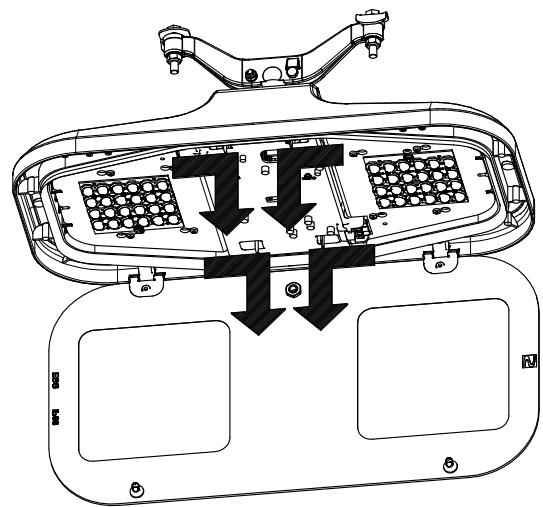

Servicing / Wartung

gear tray and LED-modul remove / E-Block und LED-Modul Ausbau

The light source contained in this luminaire shall only be replaced by the manufacturer or his service agent or a similar qualified person.

Die in dieser Leuchte enthaltenen LED-Module dürfen nur vom Hersteller oder dessen Repräsentanten oder einer qualifizierten Fachkraft getauscht werden.

1

2

3

4