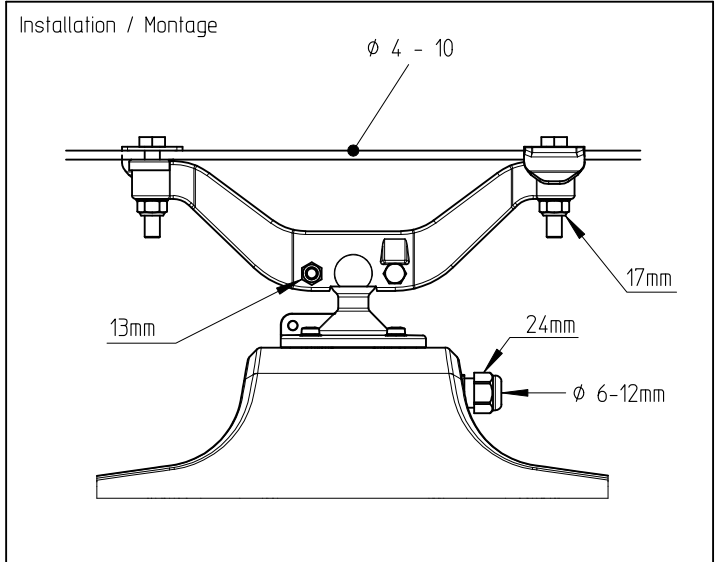

32-64 LED 12,5 kg

IP66  
 IK07  
 220 - 240V / 50 - 60Hz  
 PH1  
 12 mm  
 TX25  
 13, 17, 24 mm  
 CE

- 32 LEDs @ 350 mA / 37 W
- 32 LEDs @ 500 mA / 53 W
- 48 LEDs @ 350 mA / 54 W
- 48 LEDs @ 500 mA / 78 W
- 64 LEDs @ 350 mA / 70 W
- 64 LEDs @ 500 mA / 103 W