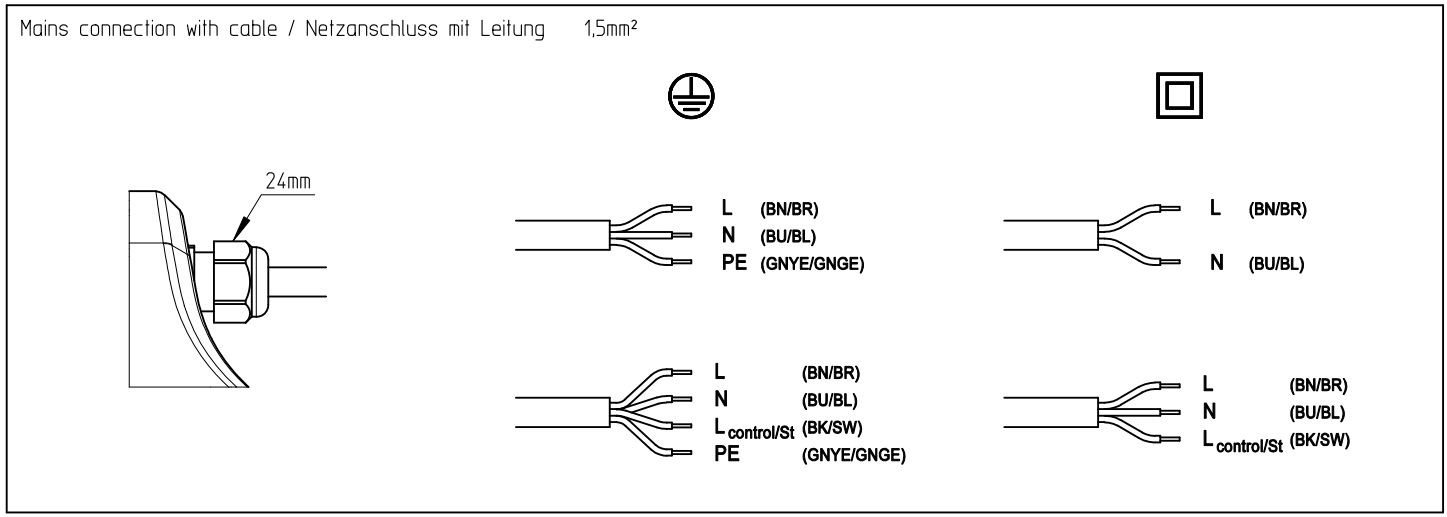

32-64 LED 12,5 kg

IP66  
 IK07  
 220 - 240V / 50 - 60Hz  
 PH1  
 12 mm  
 TX25  
 13, 17, 24 mm  
 CE

- 32 LEDs @ 350 mA / 37 W
- 32 LEDs @ 500 mA / 53 W
- 48 LEDs @ 350 mA / 54 W
- 48 LEDs @ 500 mA / 78 W
- 64 LEDs @ 350 mA / 70 W
- 64 LEDs @ 500 mA / 103 W

Servicing / Wartung

gear tray and LED-modul remove / E-Block und LED-Modul Ausbau

The light source contained in this luminaire shall only be replaced by the manufacturer or his service agent or a similar qualified person.