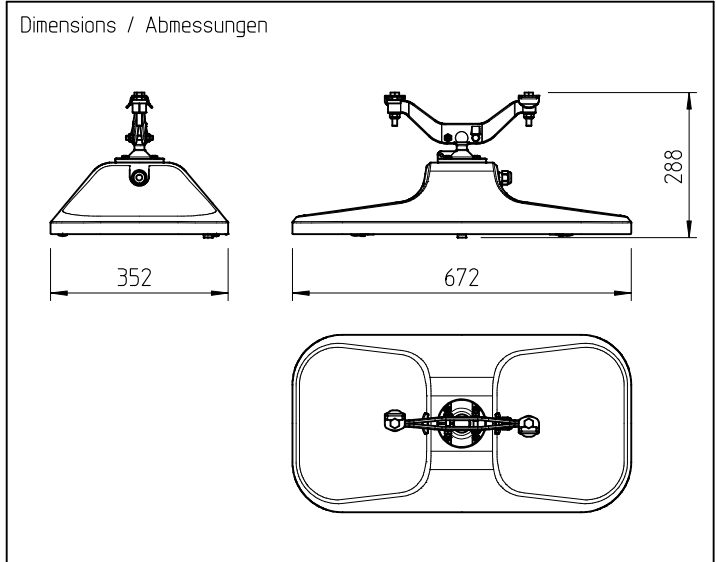

32-64 LED 12,5 kg

IP66  
 IK07  
 220 - 240V / 50 - 60Hz  
 PH1  
 12 mm  
 TX25  
 13, 17, 24 mm  
 CE

- 32 LEDs @ 350 mA / 37 W
- 32 LEDs @ 500 mA / 53 W
- 48 LEDs @ 350 mA / 54 W
- 48 LEDs @ 500 mA / 78 W
- 64 LEDs @ 350 mA / 70 W
- 64 LEDs @ 500 mA / 103 W

Servicing / Wartung

gear tray and LED-modul remove / E-Block und LED-Modul Ausbau

The light source contained in this luminaire shall only be replaced by the manufacturer or his service agent or a similar qualified person.