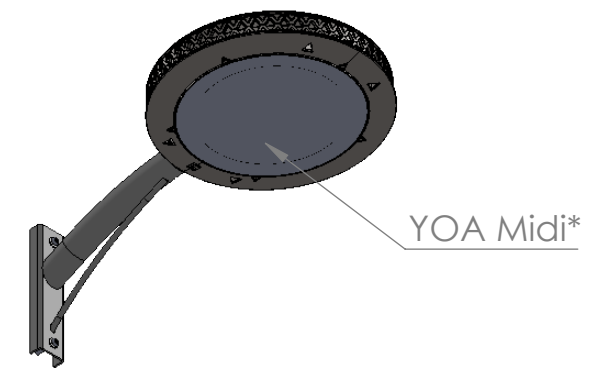

Specifications and measurements are of an indicative nature and subject to change without notice

St Rémy lateral 500

Schröder
Experts in lightability™

Scale: 1:5
Date: 19/03/2021

Material: Steel Galvanised
Weight: 3.4Kg

* More information on luminaire compatibility is available in the datasheet